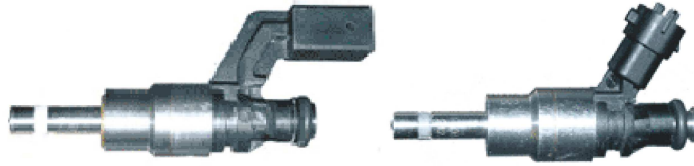

HIGH PRESSURE ERAGON GASOLINE INJECTORS TESTING EQUIPMENT

THIS EQUIPMENT IS SUITABLE TO ISO NORM, EFFICIENT TEST BENCHES (ERAGON NEEDED)

Made by DITEX TECHNOLOGIES S.R.L.

Copyrights reserved. This brochure can be neither partly nor totally copied, without the official written authorization of DITEX TECHNOLOGIES S.R.L.
DITEX TECHNOLOGIES S.R.L. with holds the right to apply eventual modifications to the text of this document, without any previous advise.

DX74992 GASOLINE INJECTORS BASIC KIT

COD.	ITEM	DESCRIPTION	COD.	ITEM	DESCRIPTION
DX79365		<i>Gasoline Injectors Eragon Activation</i>	DX74992-300		<i>Wiring</i>
DX74992-100		<i>Injector Support (4 Pcs.)</i>	DX74992-100-004		<i>Safety Valve</i>
DX74992-200		<i>Nozzle Seat Bushing With O-ring (4 Pcs.)</i>	DX74992-100-005		<i>Plug (4 Pcs.)</i>

BOSCH SOLENOID HDEV-1-0 / HDEV-1-1

COD.	ITEM	DESCRIPTION	COD.	ITEM	DESCRIPTION
DX79325		Gasoline Coil Eragon Activation	DX74993-100		Support (4 Pcs.)
DX73637		Adapter Cable (4 Pcs.)	DX74993-100-005		Cone Feeding Connection (4 Pcs.) (INCLUDED IN DX74993-100)
DX74401		Adaptor Cable (4 Pcs.)	DX74993-100-007		Connection Ø 13 (4 Pcs.)
DX823562/2CR		High Pressure Flexible Pipe Ø 12x14 (4 Pcs.)	DX74994-100-R1		Adaptor (4 Pcs.)